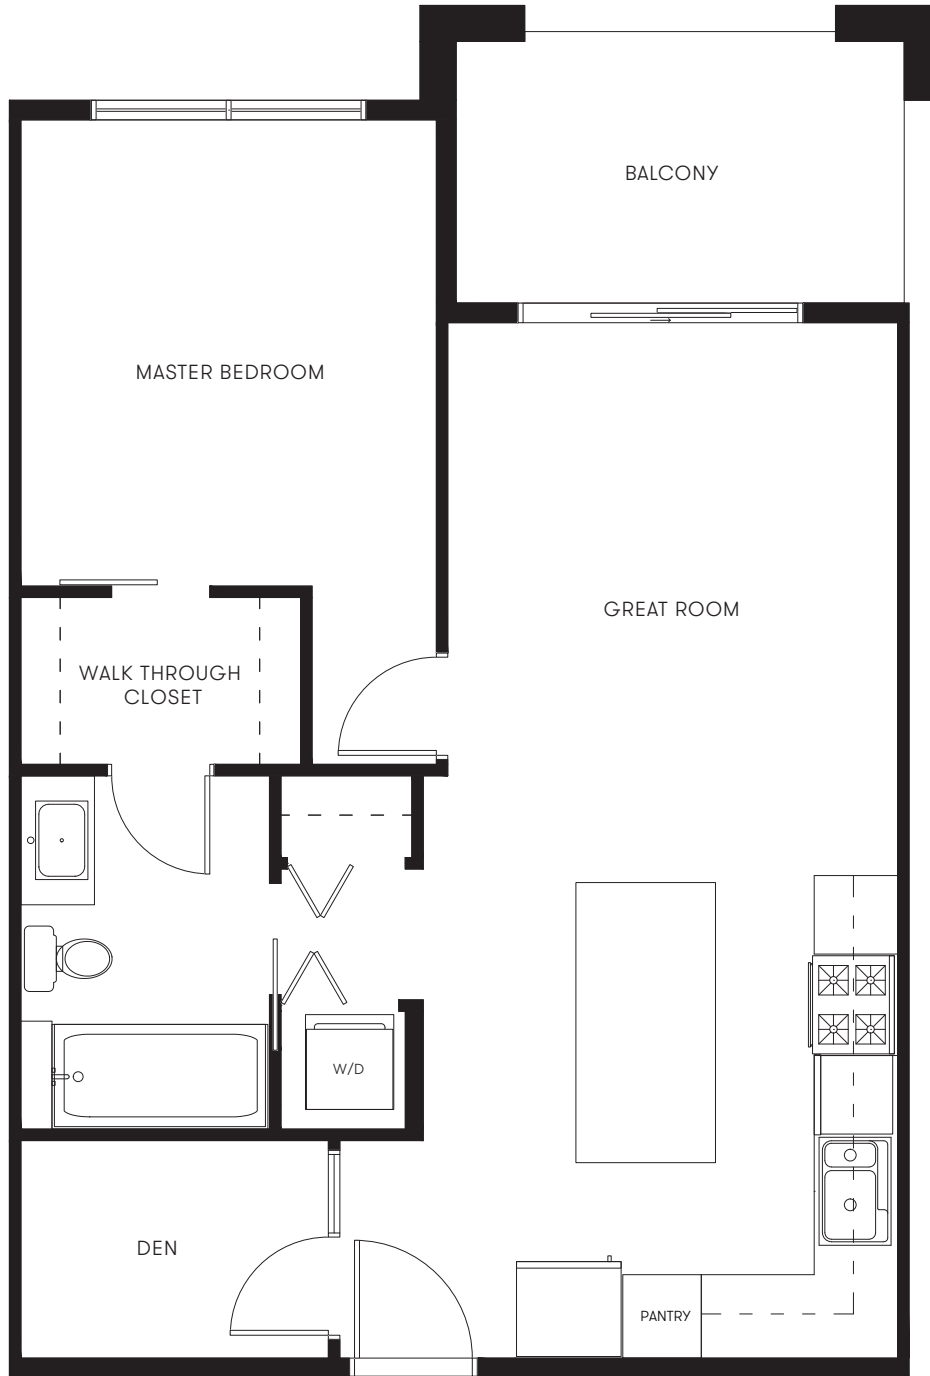

THE
BLOC
WEST
POCO

PLAN B2A
1 Bedroom + Den

INTERIOR 689 SF
EXTERIOR 75 SF
TOTAL 764 SF